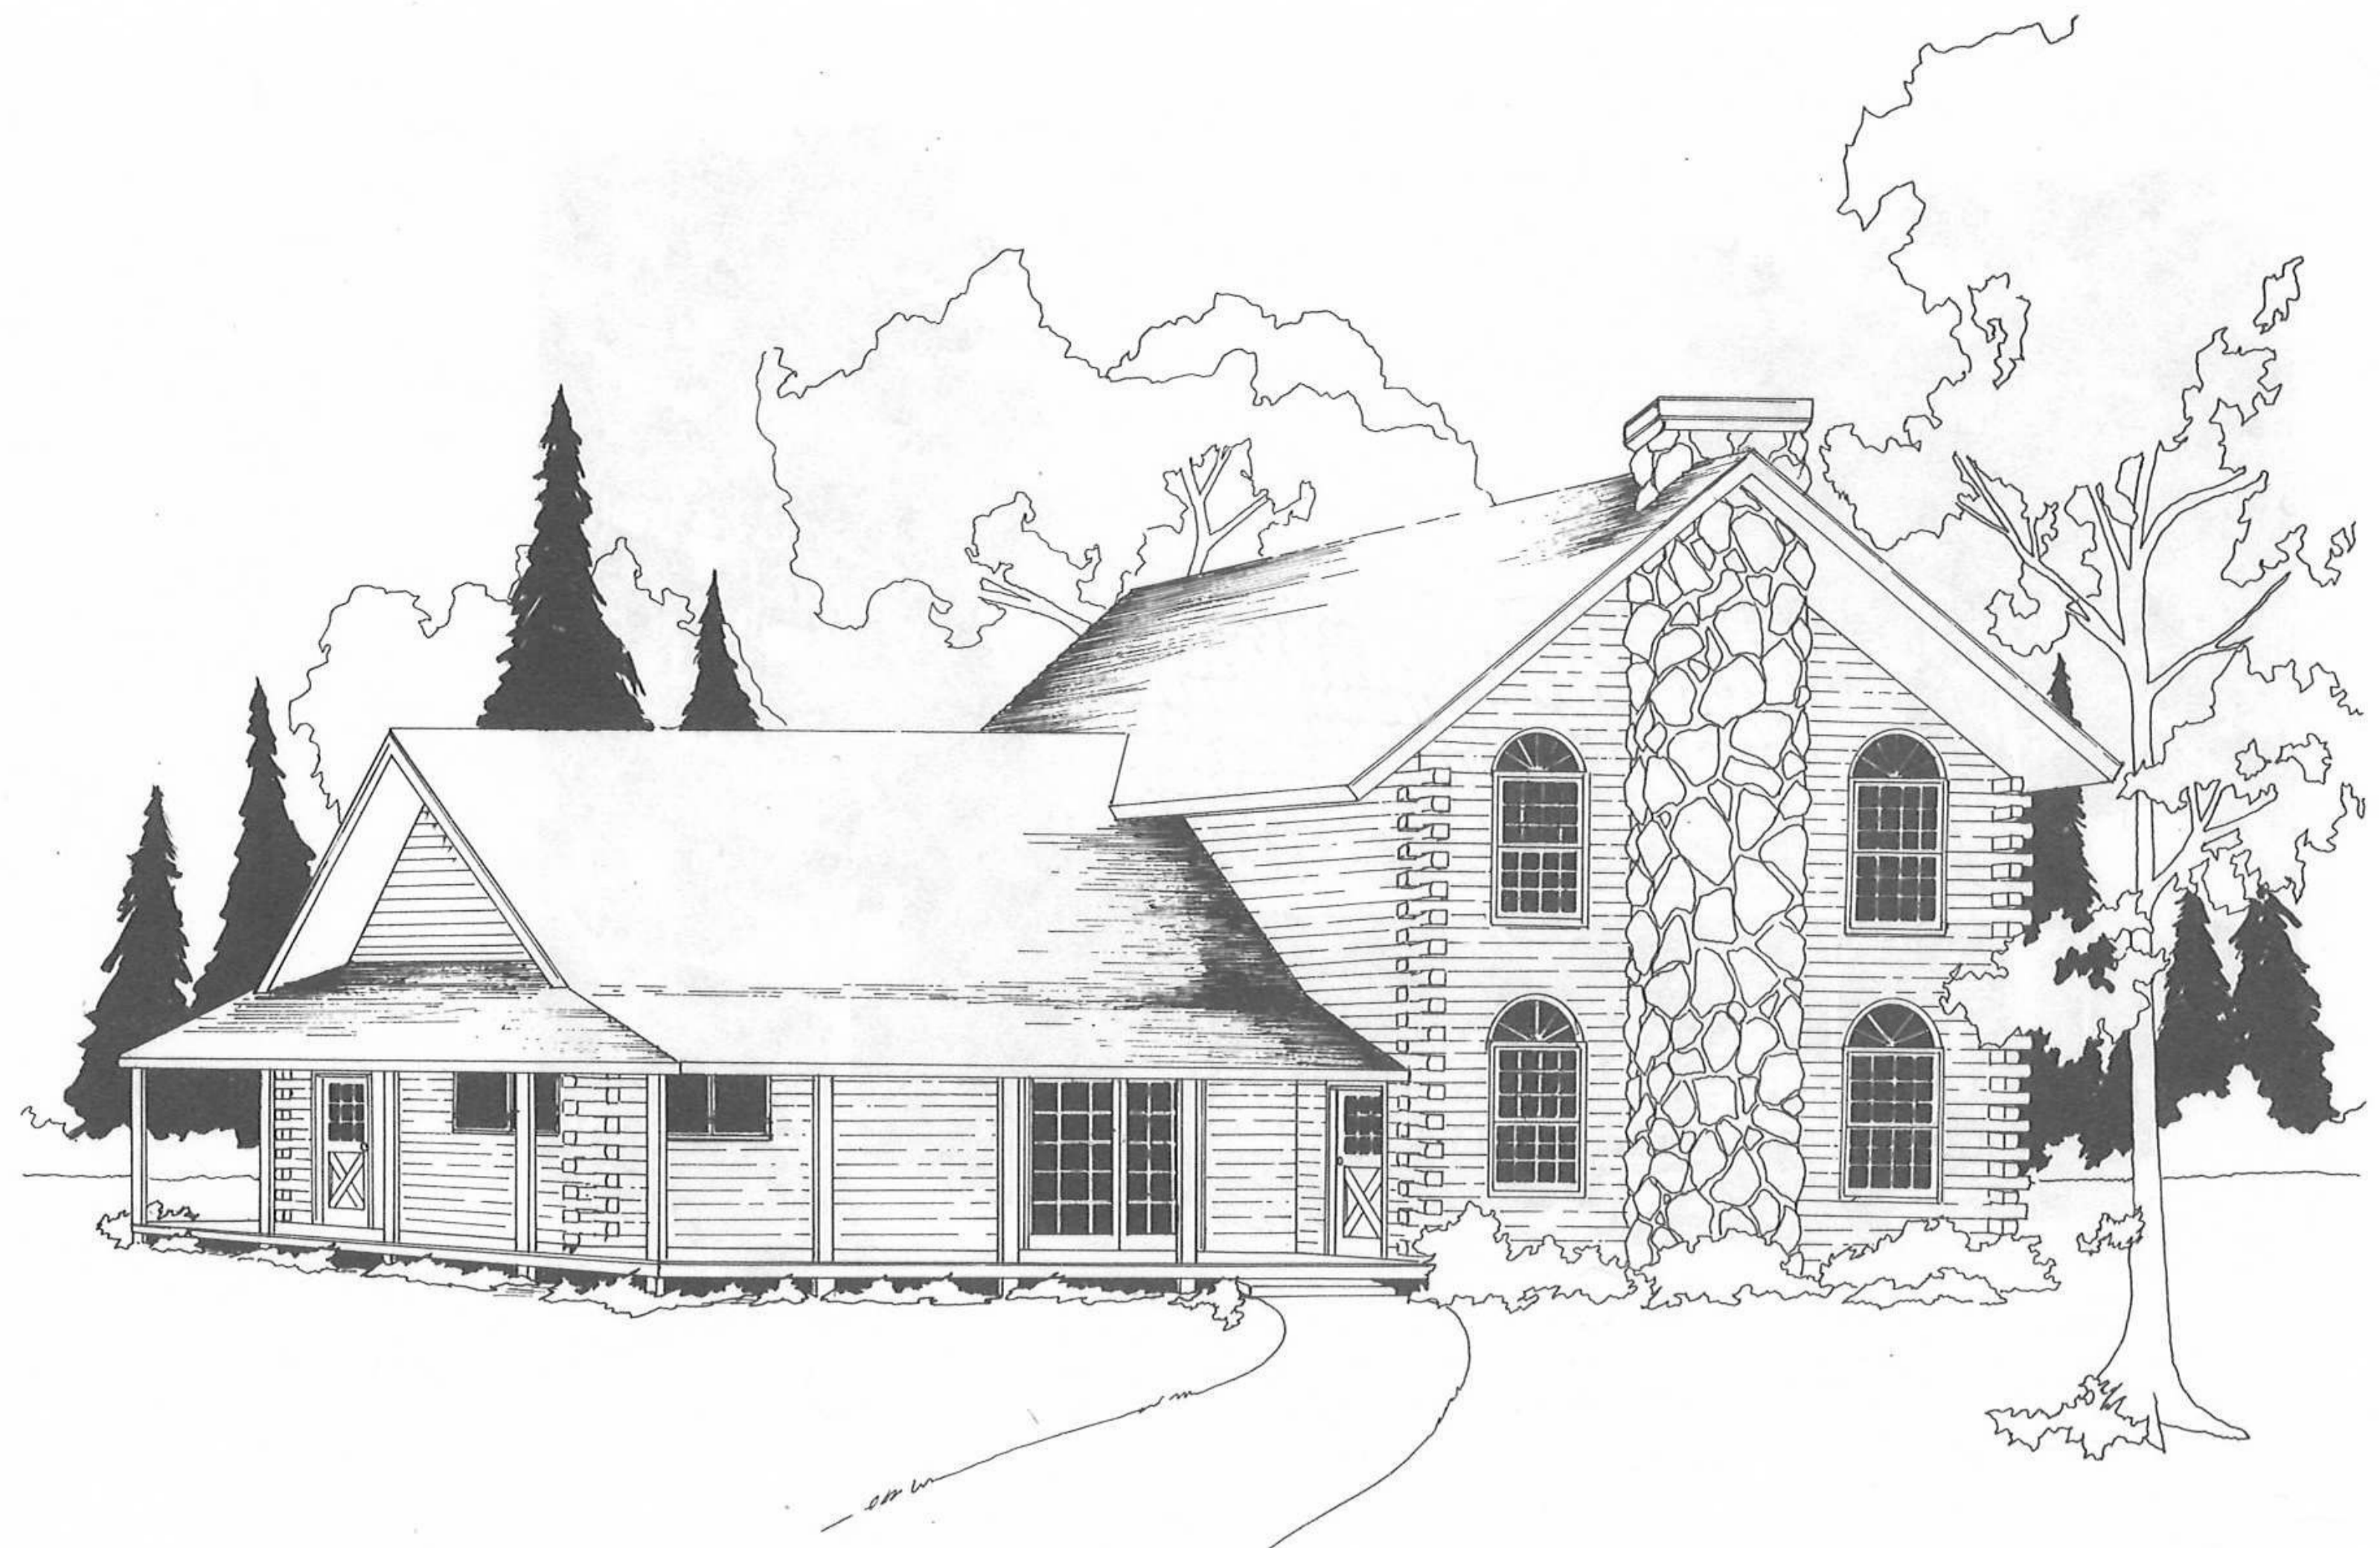

Country Squire

1,640 Sq. Ft.
2 Bedrooms, Balcony Area, 2 & 1/2 Baths
*Exposed Beam Rafters Provided
Over 2 Story Section Only